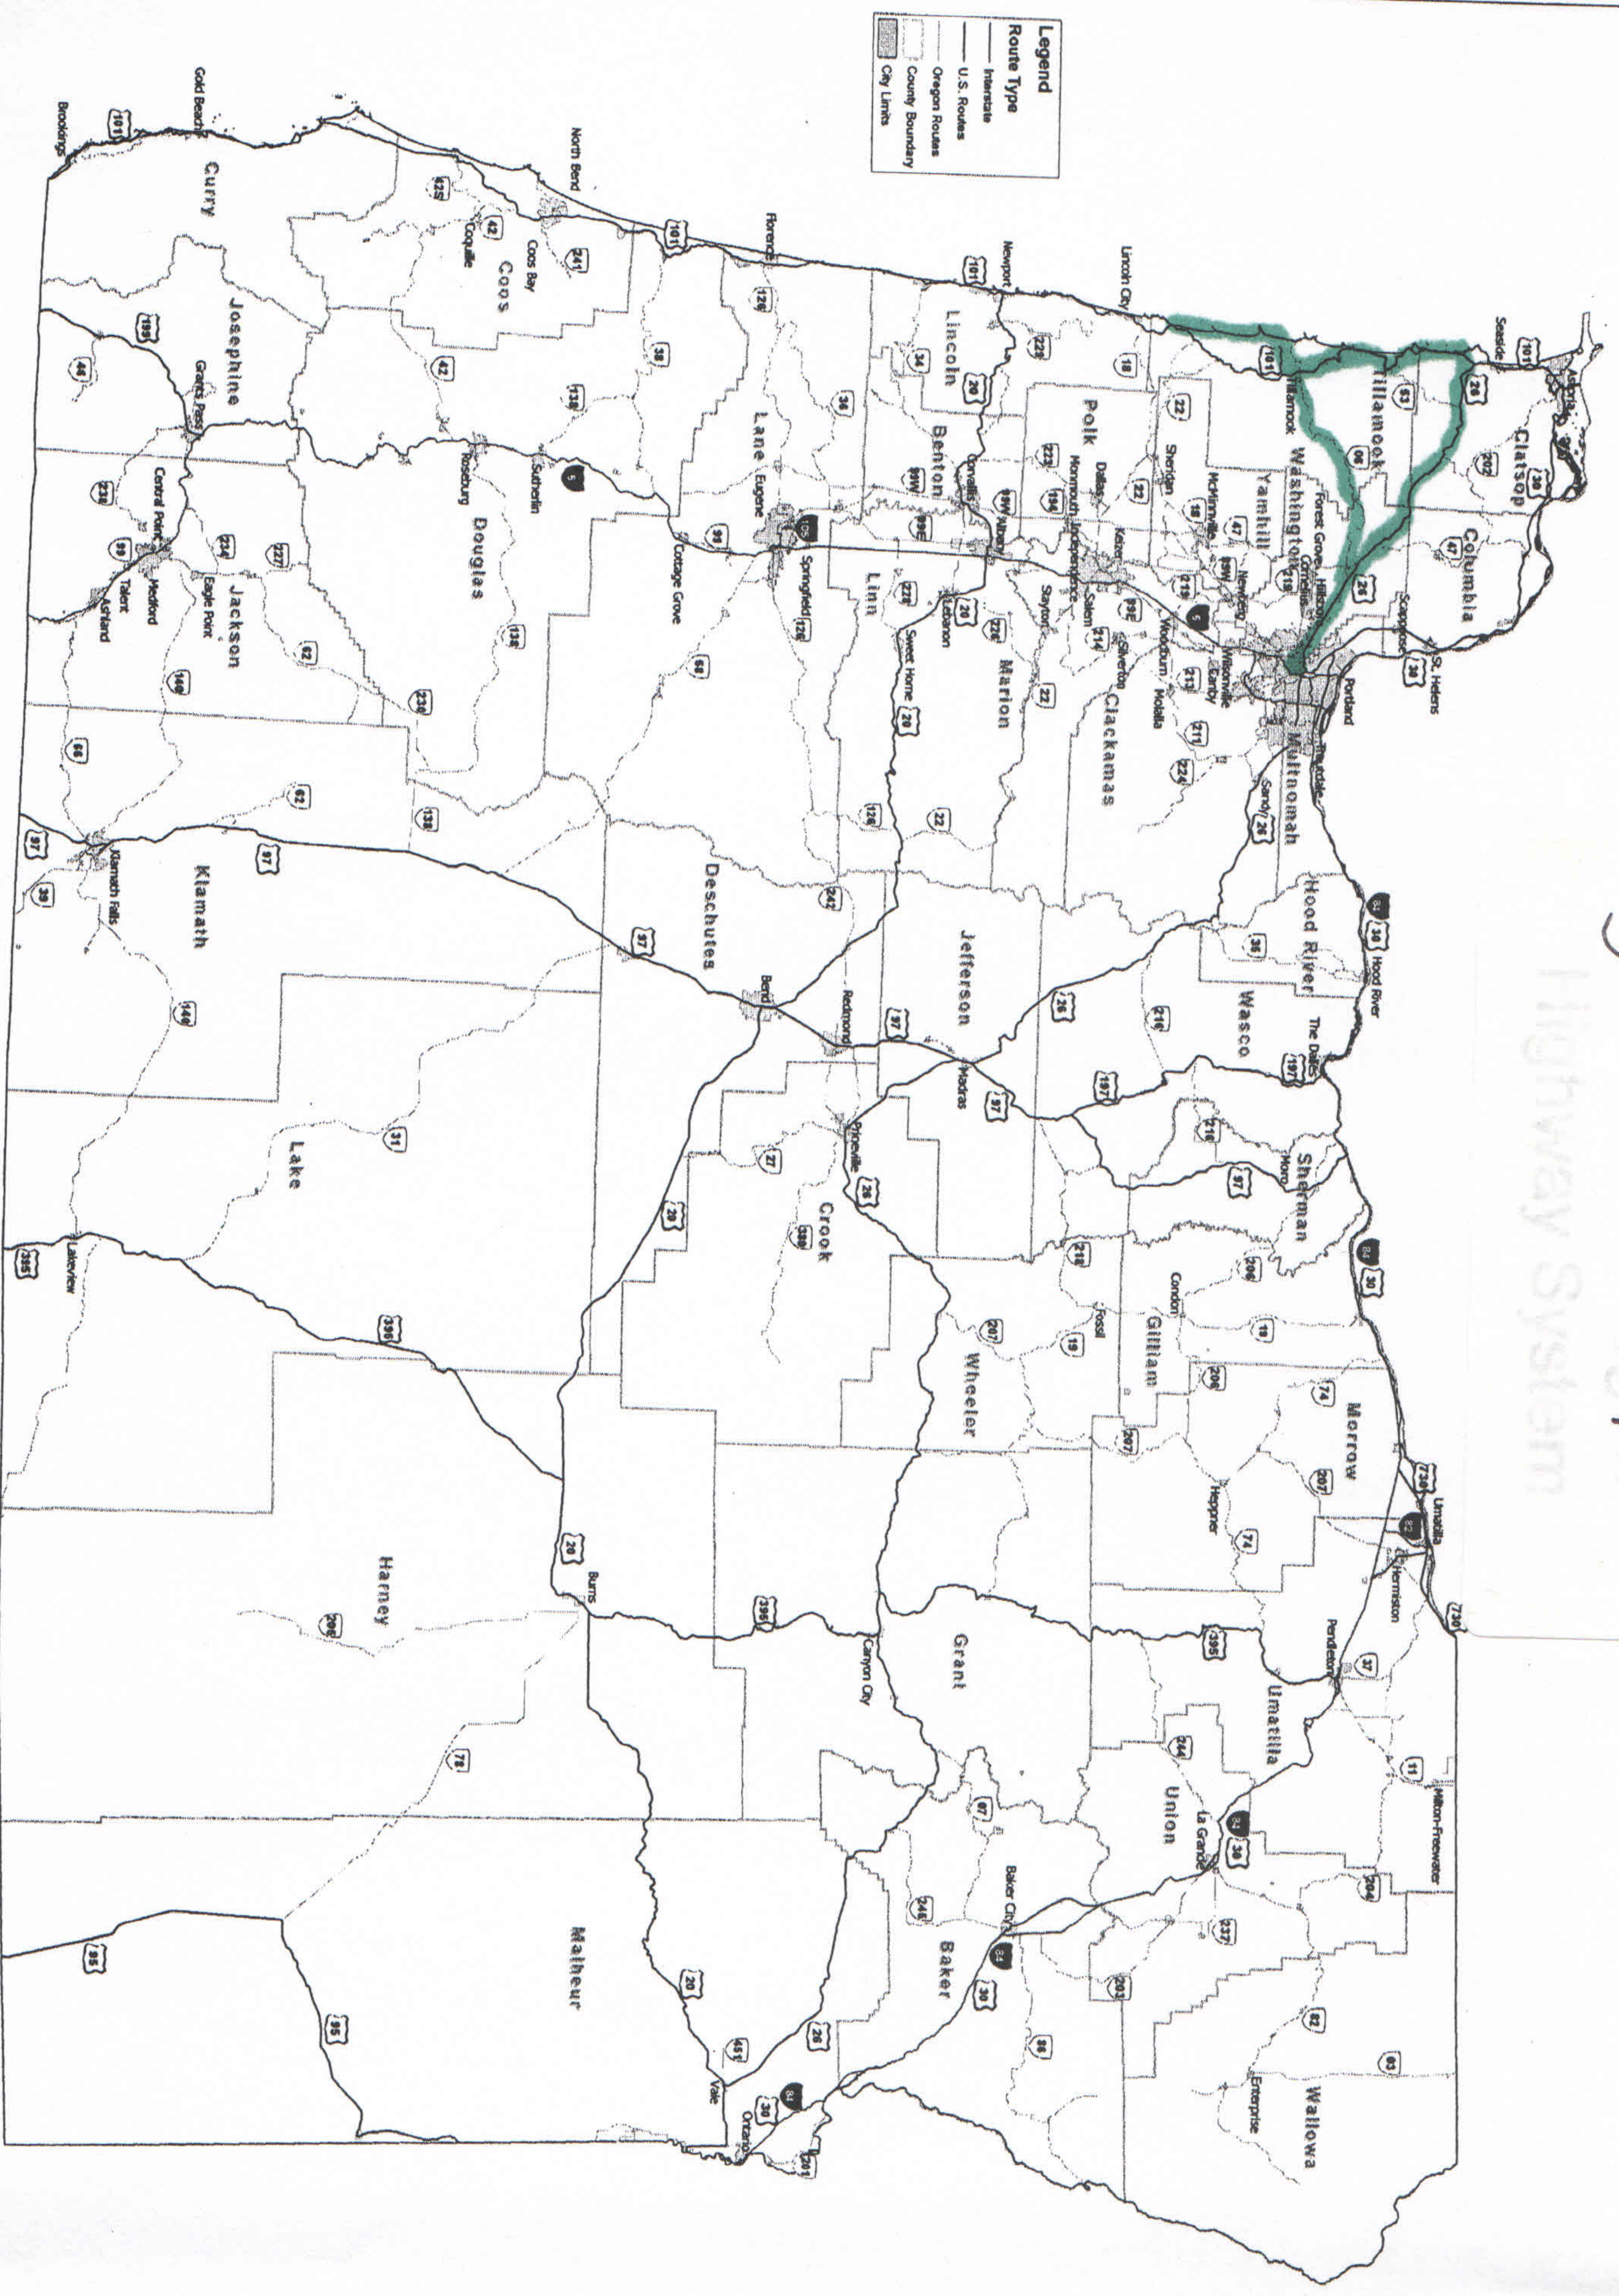

3 SCAPES LOOP

Highway System

Legend

Route Type

- Interstate
- U.S. Routes
- Oregon Routes

County Boundary

City Limits